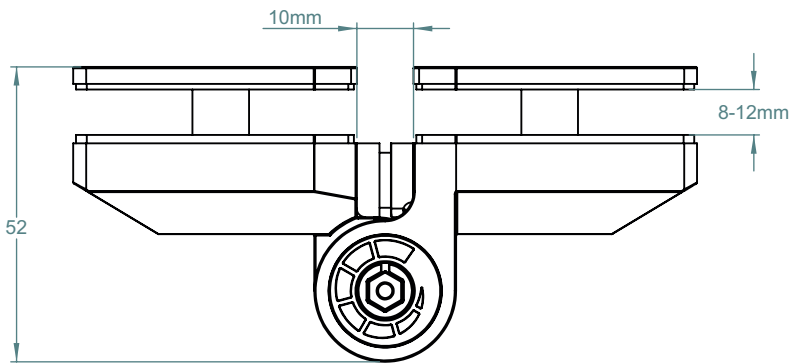

8mm
10mm
12mm

MAX.
900mm WIDE x
1500mm HIGH

MAX 45kg

- 10°C
+ 50°C

180°

155 SERIES POOL HINGE

- SELF-CLOSING SAFETY HINGE FOR GLASS POOL FENCING
- TO BE USED WITH CHILD PROOF SAFETY LATCH
- COMPLIES WITH AUSTRALIAN STANDARDS FOR POOL GATE HARDWARE
- NATA ACCREDITED AND INDEPENDENTLY TESTED TO 25 000 CYCLES (NATA = NATIONAL ASSOCIATION OF TESTING AUTHORITIES AUSTRALIA)

RETRO FIT

REAR VIEW

TOP VIEW

FRONT VIEW

TO ORDER SPECIFY:

- 155GP POLISHED FINISH
- 155GS SATIN FINISH
- 155GB BLACK FINISH

INSTALLED SAFETY CAP

SIDE VIEW