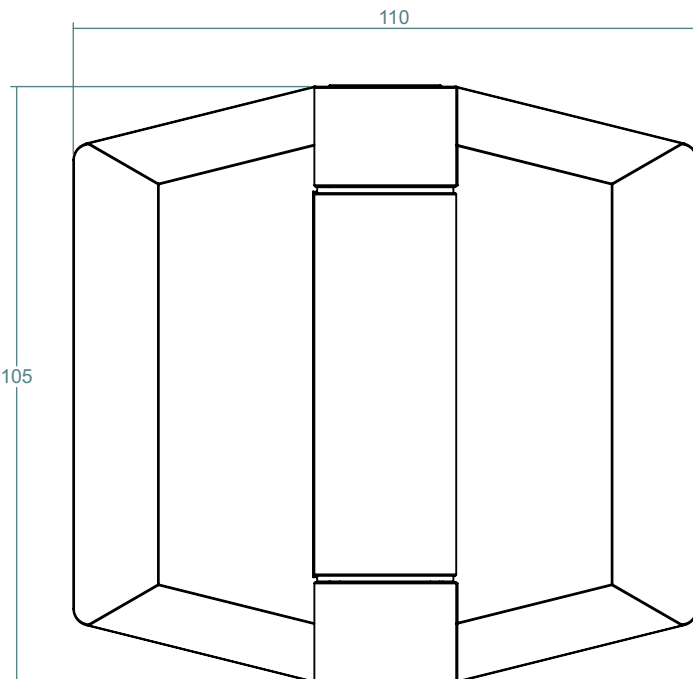

8mm
10mm
12mm

MAX.
900mm WIDE x
1500mm HIGH

MAX 45kg

- 10°C
+ 50°C

180°

155 SERIES POOL HINGE

- SELF-CLOSING SAFETY HINGE FOR GLASS POOL FENCING
- TO BE USED WITH CHILD PROOF SAFETY LATCH
- COMPLIES WITH AUSTRALIAN STANDARDS FOR POOL GATE HARDWARE
- NATA ACCREDITED AND INDEPENDENTLY TESTED TO 25 000 CYCLES (NATA = NATIONAL ASSOCIATION OF TESTING AUTHORITIES AUSTRALIA)

RETRO FIT

REAR VIEW

TOP VIEW

FRONT VIEW

TO ORDER SPECIFY:

- 155GP POLISHED FINISH
- 155GS SATIN FINISH
- 155GB BLACK FINISH

INSTALLED SAFETY CAP

SIDE VIEW