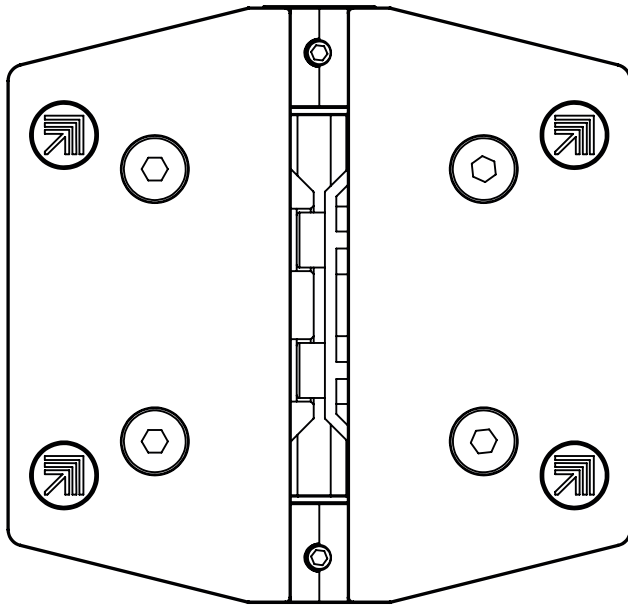

RETRO FIT

155 SERIES POOL HINGE

GLASS TO GLASS

FINISHES AND FUNCTIONS

- 2205 GRADE STAINLESS STEEL
- 3 SURFACE FINISHES
- SIMPLE *QUIK-ADJUST* RATCHET SYSTEM
- SINGLE ACTION
- SOFT CLOSE
- NON-HOLD OPEN
- SAFETY CAP INCLUDED

8mm
10mm
12mm

MAX.
900mm WIDE x
1500mm HIGH

MAX 45kg

- 10°C
+ 50°C

180°

155 SERIES POOL HINGE

- SELF-CLOSING SAFETY HINGE FOR GLASS POOL FENCING
- TO BE USED WITH CHILD PROOF SAFETY LATCH
- COMPLIES WITH AUSTRALIAN STANDARDS FOR POOL GATE HARDWARE
- NATA ACCREDITED AND INDEPENDENTLY TESTED TO 25 000 CYCLES (NATA = NATIONAL ASSOCIATION OF TESTING AUTHORITIES AUSTRALIA)

RETRO FIT

REAR VIEW

TOP VIEW

FRONT VIEW

TO ORDER SPECIFY:

- 155GP POLISHED FINISH
- 155GS SATIN FINISH
- 155GB BLACK FINISH

INSTALLED SAFETY CAP

SIDE VIEW