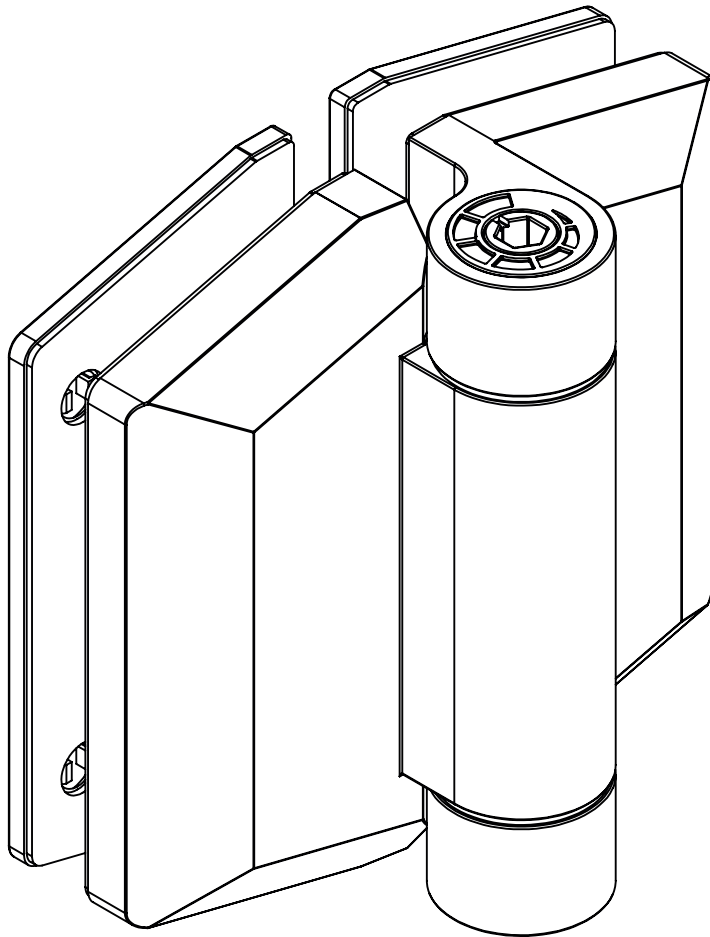

RETRO FIT

155 SERIES POOL HINGE

GLASS TO GLASS

FINISHES AND FUNCTIONS

- 2205 GRADE STAINLESS STEEL
- 3 SURFACE FINISHES
- SIMPLE *QUIK-ADJUST* RATCHET SYSTEM
- SINGLE ACTION
- SOFT CLOSE
- NON-HOLD OPEN
- SAFETY CAP INCLUDED

8mm
10mm
12mm

MAX.
900mm WIDE x
1500mm HIGH

MAX 45kg

- 10°C
+ 50°C

180°

155 SERIES POOL HINGE

- SELF-CLOSING SAFETY HINGE FOR GLASS POOL FENCING
- TO BE USED WITH CHILD PROOF SAFETY LATCH
- COMPLIES WITH AUSTRALIAN STANDARDS FOR POOL GATE HARDWARE
- NATA ACCREDITED AND INDEPENDENTLY TESTED TO 25 000 CYCLES (NATA = NATIONAL ASSOCIATION OF TESTING AUTHORITIES AUSTRALIA)

RETRO FIT

REAR VIEW

TOP VIEW

FRONT VIEW

TO ORDER SPECIFY:

- 155GP POLISHED FINISH
- 155GS SATIN FINISH
- 155GB BLACK FINISH

INSTALLED SAFETY CAP

SIDE VIEW