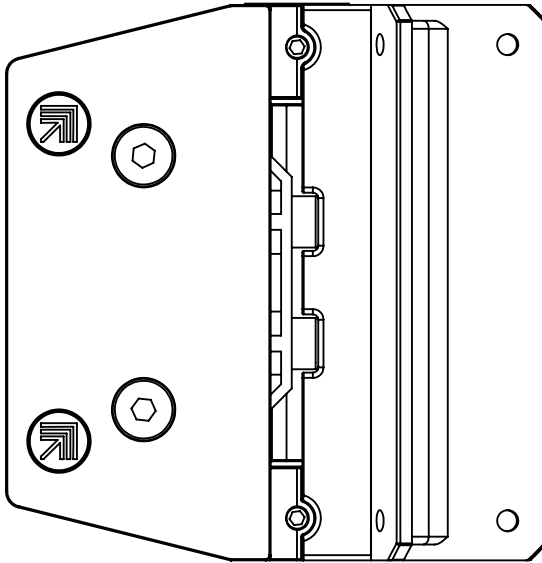

RETRO FIT

REAR VIEW

TO ORDER SPECIFY:

- 155RP POLISHED FINISH
- 155RS SATIN FINISH
- 155RB BLACK FINISH