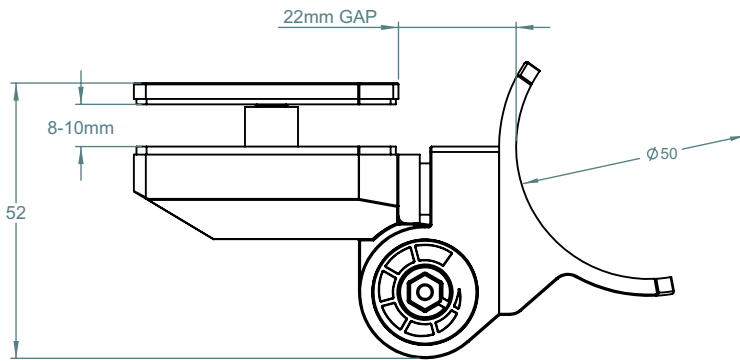

### 155 SERIES POOL HINGE

- SELF-CLOSING SAFETY HINGE FOR GLASS POOL FENCING
- TO BE USED WITH CHILD PROOF SAFETY LATCH
- COMPLIES WITH AUSTRALIAN STANDARDS FOR POOL GATE HARDWARE
- NATA ACCREDITED AND INDEPENDENTLY TESTED TO 25 000 CYCLES (NATA = NATIONAL ASSOCIATION OF TESTING AUTHORITIES AUSTRALIA)

RETRO FIT

REAR VIEW

TO ORDER SPECIFY:

- 155RP POLISHED FINISH
- 155RS SATIN FINISH
- 155RB BLACK FINISH

TOP VIEW

INSTALLED SAFETY CAP

FRONT VIEW

SIDE VIEW