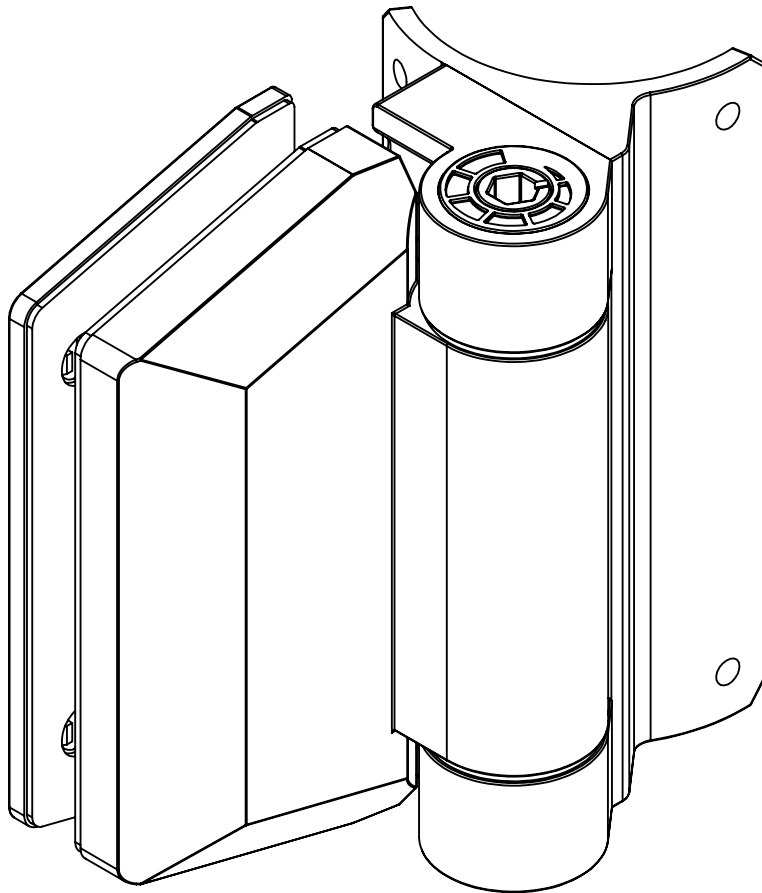

# 155 SERIES POOL HINGE

## GLASS TO ROUND POST