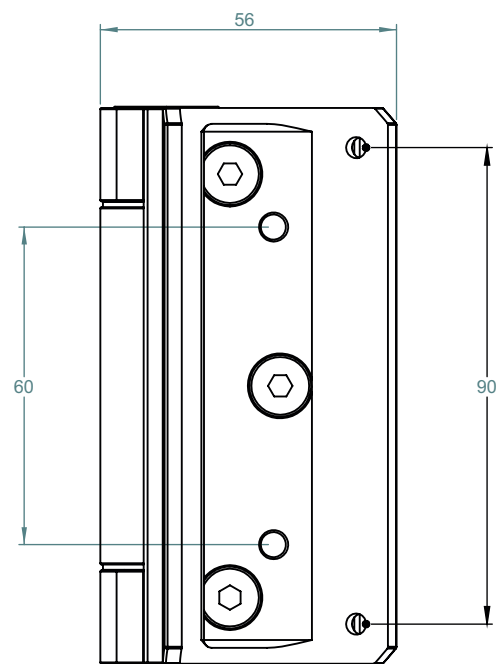

RETRO FIT

REAR VIEW

TO ORDER SPECIFY:

- 155RP POLISHED FINISH
- 155RS SATIN FINISH
- 155RB BLACK FINISH

TOP VIEW

INSTALLED SAFETY CAP

FRONT VIEW

SIDE VIEW