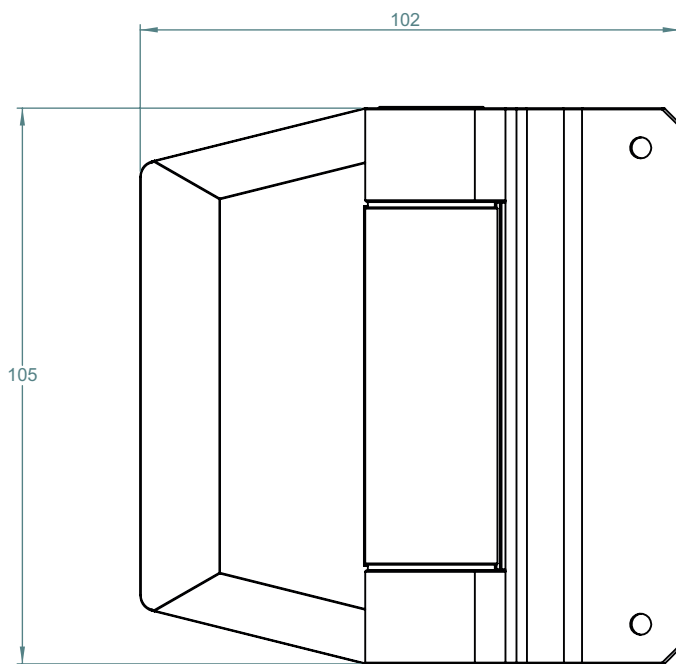

RETRO FIT

REAR VIEW

TO ORDER SPECIFY:

- 155RP POLISHED FINISH
- 155RS SATIN FINISH
- 155RB BLACK FINISH

TOP VIEW

INSTALLED SAFETY CAP

FRONT VIEW

SIDE VIEW