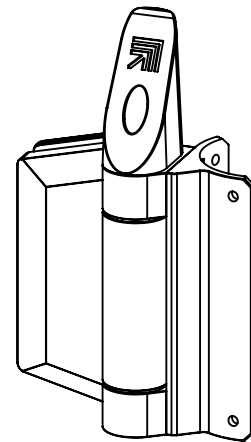

## GLASS TO ROUND POST

### 155 SERIES POOL HINGE

- SELF-CLOSING SAFETY HINGE FOR GLASS POOL FENCING
- TO BE USED WITH CHILD PROOF SAFETY LATCH
- COMPLIES WITH AUSTRALIAN STANDARDS FOR POOL GATE HARDWARE
- NATA ACCREDITED AND INDEPENDENTLY TESTED TO 25 000 CYCLES (NATA = NATIONAL ASSOCIATION OF TESTING AUTHORITIES AUSTRALIA)

RETRO FIT

REAR VIEW

TO ORDER SPECIFY:

- 155RP POLISHED FINISH
- 155RS SATIN FINISH
- 155RB BLACK FINISH

TOP VIEW

INSTALLED SAFETY CAP

FRONT VIEW

SIDE VIEW