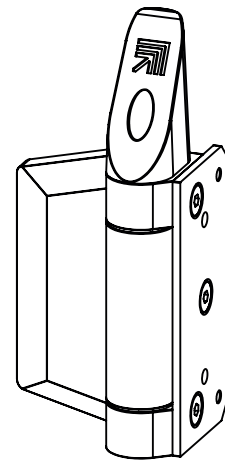

RETRO FIT

155 SERIES POOL HINGE

GLASS TO WALL/SQUARE POST

FINISHES AND FUNCTIONS

- 2205 GRADE STAINLESS STEEL
- 3 SURFACE FINISHES
- SIMPLE *QUIK-ADJUST* RATCHET SYSTEM
- SINGLE ACTION
- SOFT CLOSE
- NON-HOLD OPEN
- SAFETY CAP INCLUDED

8mm
10mm
12mm

MAX.
900mm WIDE x
1500mm HIGH

MAX 45kg

- 10°C
+ 50°C

180°

155 SERIES POOL HINGE

- SELF-CLOSING SAFETY HINGE FOR GLASS POOL FENCING
- TO BE USED WITH CHILD PROOF SAFETY LATCH
- COMPLIES WITH AUSTRALIAN STANDARDS FOR POOL GATE HARDWARE
- NATA ACCREDITED AND INDEPENDENTLY TESTED TO 25 000 CYCLES (NATA = NATIONAL ASSOCIATION OF TESTING AUTHORITIES AUSTRALIA)

RETRO FIT

REAR VIEW

TOP VIEW

TO ORDER SPECIFY:

- 155WP POLISHED FINISH
- 155WS SATIN FINISH
- 155WB BLACK FINISH

INSTALLED SAFETY CAP

FRONT VIEW

SIDE VIEW