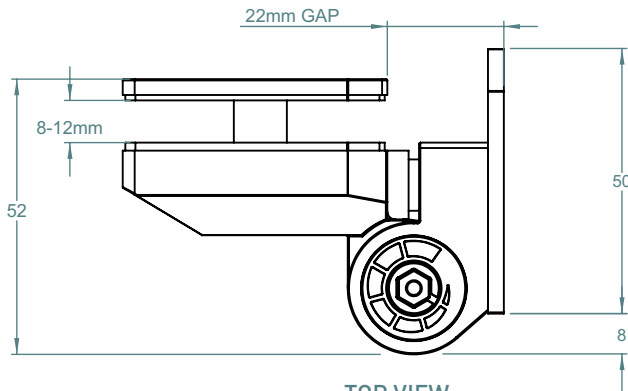

RETRO FIT

155 SERIES POOL HINGE

GLASS TO WALL/SQUARE POST

FINISHES AND FUNCTIONS

- 2205 GRADE STAINLESS STEEL
- 3 SURFACE FINISHES
- SIMPLE *QUIK-ADJUST* RATCHET SYSTEM
- SINGLE ACTION
- SOFT CLOSE
- NON-HOLD OPEN
- SAFETY CAP INCLUDED

8mm
10mm
12mm

MAX.
900mm WIDE x
1500mm HIGH

MAX 45kg

- 10°C
+ 50°C

180°

155 SERIES POOL HINGE

- SELF-CLOSING SAFETY HINGE FOR GLASS POOL FENCING
- TO BE USED WITH CHILD PROOF SAFETY LATCH
- COMPLIES WITH AUSTRALIAN STANDARDS FOR POOL GATE HARDWARE
- NATA ACCREDITED AND INDEPENDENTLY TESTED TO 25 000 CYCLES (NATA = NATIONAL ASSOCIATION OF TESTING AUTHORITIES AUSTRALIA)

RETRO FIT

REAR VIEW

TOP VIEW

TO ORDER SPECIFY:

- 155WP POLISHED FINISH
- 155WS SATIN FINISH
- 155WB BLACK FINISH

INSTALLED SAFETY CAP

FRONT VIEW

SIDE VIEW