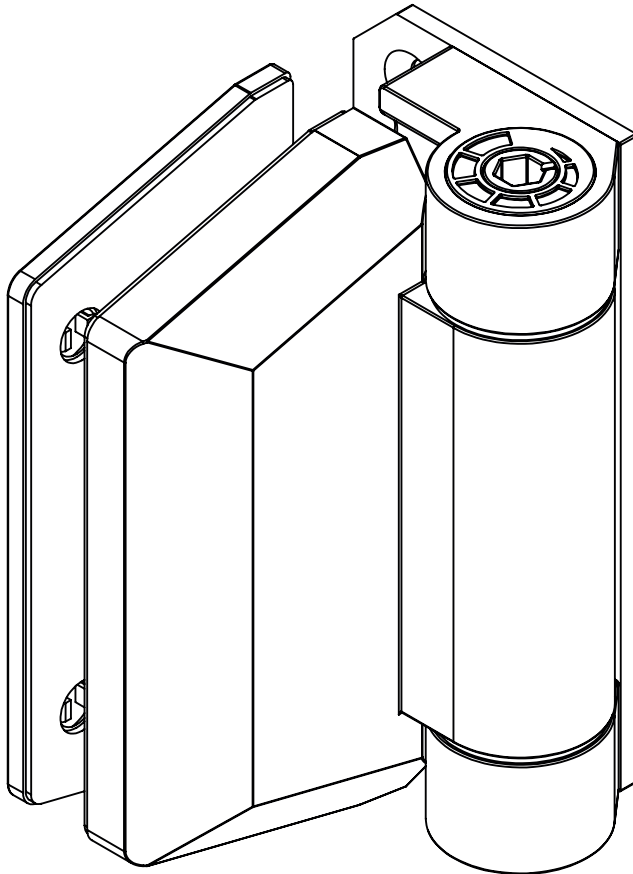

RETRO FIT

155 SERIES POOL HINGE

GLASS TO WALL/SQUARE POST

FINISHES AND FUNCTIONS

- 2205 GRADE STAINLESS STEEL
- 3 SURFACE FINISHES
- SIMPLE *QUIK-ADJUST* RATCHET SYSTEM
- SINGLE ACTION
- SOFT CLOSE
- NON-HOLD OPEN
- SAFETY CAP INCLUDED

8mm
10mm
12mm

MAX.
900mm WIDE x
1500mm HIGH

MAX 45kg

- 10°C
+ 50°C

180°

155 SERIES POOL HINGE

- SELF-CLOSING SAFETY HINGE FOR GLASS POOL FENCING
- TO BE USED WITH CHILD PROOF SAFETY LATCH
- COMPLIES WITH AUSTRALIAN STANDARDS FOR POOL GATE HARDWARE
- NATA ACCREDITED AND INDEPENDENTLY TESTED TO 25 000 CYCLES (NATA = NATIONAL ASSOCIATION OF TESTING AUTHORITIES AUSTRALIA)

RETRO FIT

REAR VIEW

TOP VIEW

TO ORDER SPECIFY:

- 155WP POLISHED FINISH
- 155WS SATIN FINISH
- 155WB BLACK FINISH

INSTALLED SAFETY CAP

FRONT VIEW

SIDE VIEW