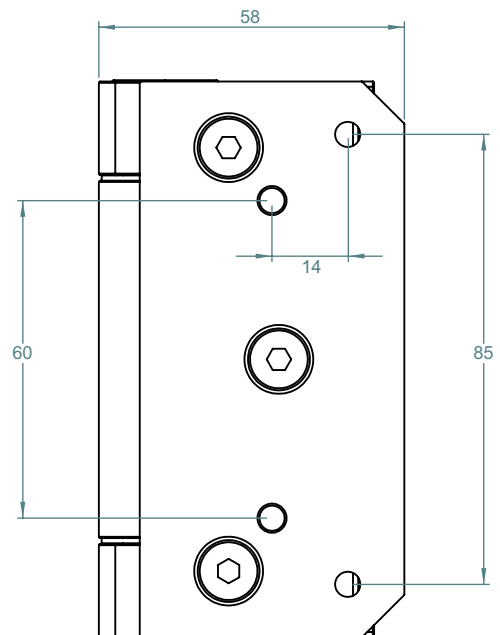

8mm
10mm
12mm

MAX.
900mm WIDE x
1500mm HIGH

MAX 45kg

- 10°C
+ 50°C

180°

155 SERIES POOL HINGE

- SELF-CLOSING SAFETY HINGE FOR GLASS POOL FENCING
- TO BE USED WITH CHILD PROOF SAFETY LATCH
- COMPLIES WITH AUSTRALIAN STANDARDS FOR POOL GATE HARDWARE
- NATA ACCREDITED AND INDEPENDENTLY TESTED TO 25 000 CYCLES (NATA = NATIONAL ASSOCIATION OF TESTING AUTHORITIES AUSTRALIA)

RETRO FIT

REAR VIEW

TOP VIEW

TO ORDER SPECIFY:

- 155WP POLISHED FINISH
- 155WS SATIN FINISH
- 155WB BLACK FINISH

INSTALLED SAFETY CAP

FRONT VIEW

SIDE VIEW