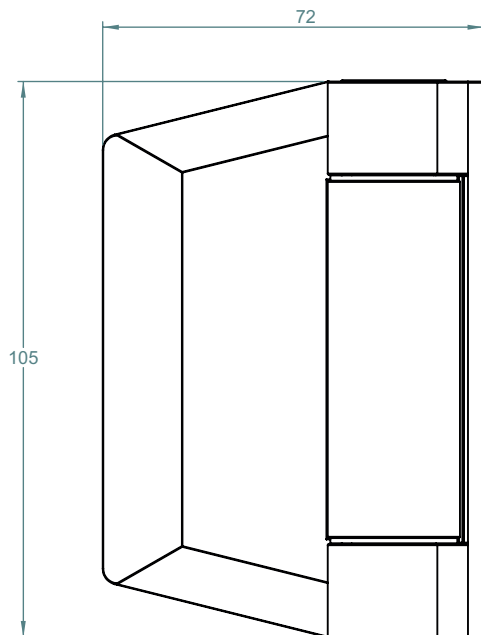

8mm
10mm
12mm

MAX.
900mm WIDE x
1500mm HIGH

MAX 45kg

- 10°C
+ 50°C

180°

155 SERIES POOL HINGE

- SELF-CLOSING SAFETY HINGE FOR GLASS POOL FENCING
- TO BE USED WITH CHILD PROOF SAFETY LATCH
- COMPLIES WITH AUSTRALIAN STANDARDS FOR POOL GATE HARDWARE
- NATA ACCREDITED AND INDEPENDENTLY TESTED TO 25 000 CYCLES (NATA = NATIONAL ASSOCIATION OF TESTING AUTHORITIES AUSTRALIA)

RETRO FIT

REAR VIEW

TOP VIEW

TO ORDER SPECIFY:

- 155WP POLISHED FINISH
- 155WS SATIN FINISH
- 155WB BLACK FINISH

INSTALLED SAFETY CAP

FRONT VIEW

SIDE VIEW