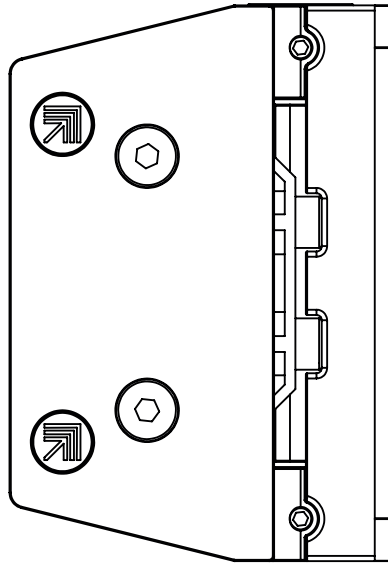

RETRO FIT

155 SERIES POOL HINGE

GLASS TO WALL/SQUARE POST

FINISHES AND FUNCTIONS

- 2205 GRADE STAINLESS STEEL
- 3 SURFACE FINISHES
- SIMPLE *QUIK-ADJUST* RATCHET SYSTEM
- SINGLE ACTION
- SOFT CLOSE
- NON-HOLD OPEN
- SAFETY CAP INCLUDED

8mm
10mm
12mm

MAX.
900mm WIDE x
1500mm HIGH

MAX 45kg

- 10°C
+ 50°C

180°

155 SERIES POOL HINGE

- SELF-CLOSING SAFETY HINGE FOR GLASS POOL FENCING
- TO BE USED WITH CHILD PROOF SAFETY LATCH
- COMPLIES WITH AUSTRALIAN STANDARDS FOR POOL GATE HARDWARE
- NATA ACCREDITED AND INDEPENDENTLY TESTED TO 25 000 CYCLES (NATA = NATIONAL ASSOCIATION OF TESTING AUTHORITIES AUSTRALIA)

RETRO FIT

REAR VIEW

TOP VIEW

TO ORDER SPECIFY:

- 155WP POLISHED FINISH
- 155WS SATIN FINISH
- 155WB BLACK FINISH

INSTALLED SAFETY CAP

FRONT VIEW

SIDE VIEW