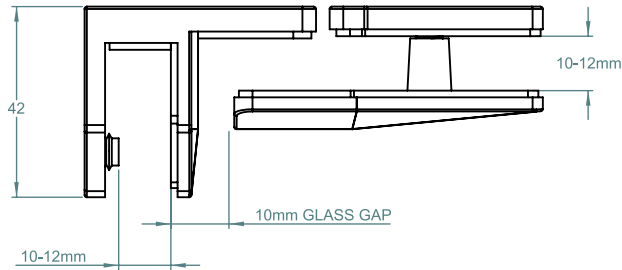

LATCH GLASS TO GLASS REVERSE 90°

TO ORDER SPECIFY:

POLYMER SIDE PULL INC.
600G90RP POLISHED FINISH
600G90RS SATIN FINISH
600G90RB BLACK FINISH

FRONT
ISOMETRIC VIEW

REAR
ISOMETRIC VIEW

FITS SIDE PULLS:
* POLARIS 2205 S/S
* NATIONWIDE INDUSTRIES
* DOWNEE
* D&D TECHNOLOGIES