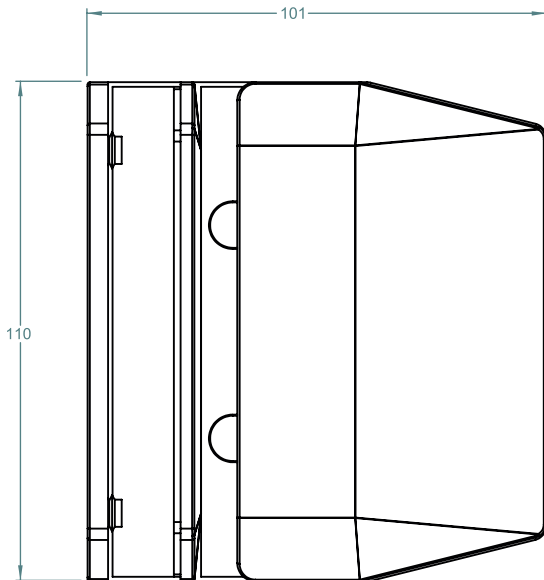

LATCH GLASS TO GLASS REVERSE 90°

TO ORDER SPECIFY:

POLYMER SIDE PULL INC.
600G90RP POLISHED FINISH
600G90RS SATIN FINISH
600G90RB BLACK FINISH

FRONT
ISOMETRIC VIEW

REAR
ISOMETRIC VIEW

FITS SIDE PULLS:
* POLARIS 2205 S/S
* NATIONWIDE INDUSTRIES
* DOWNEE
* D&D TECHNOLOGIES