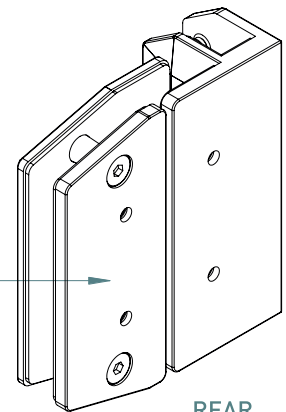

LATCH GLASS TO GLASS REVERSE 90°

TO ORDER SPECIFY:

POLYMER SIDE PULL INC.
600G90RP POLISHED FINISH
600G90RS SATIN FINISH
600G90RB BLACK FINISH

FRONT
ISOMETRIC VIEW

REAR
ISOMETRIC VIEW

FITS SIDE PULLS:
* POLARIS 2205 S/S
* NATIONWIDE INDUSTRIES
* DOWNEE
* D&D TECHNOLOGIES