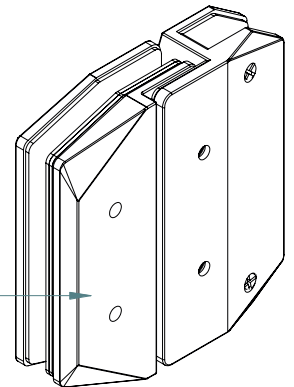

RETROFIT LATCH GLASS TO GLASS 180°

TO ORDER SPECIFY:

POLYMER SIDE PULL INC.
700GP POLISHED FINISH
700GS SATIN FINISH
700GB BLACK FINISH

FRONT
ISOMETRIC VIEW

REAR
ISOMETRIC VIEW

FITS SIDE PULLS:
* POLARIS 2205 S/S
* NATIONWIDE INDUSTRIES
* DOWNEE
* D&D TECHNOLOGIES

GLASS GATE HOLES

TOP VIEW