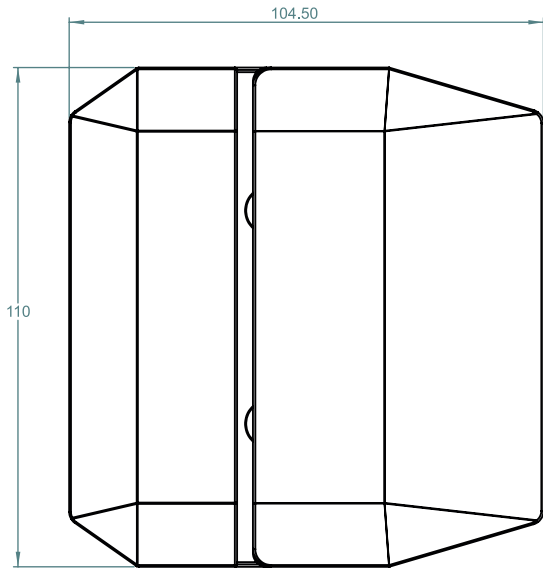

RETROFIT LATCH GLASS TO GLASS 180°

TO ORDER SPECIFY:

POLYMER SIDE PULL INC.
700GP POLISHED FINISH
700GS SATIN FINISH
700GB BLACK FINISH

FRONT
ISOMETRIC VIEW

REAR
ISOMETRIC VIEW

FITS SIDE PULLS:
* POLARIS 2205 S/S
* NATIONWIDE INDUSTRIES
* DOWNEE
* D&D TECHNOLOGIES

GLASS GATE HOLES

TOP VIEW