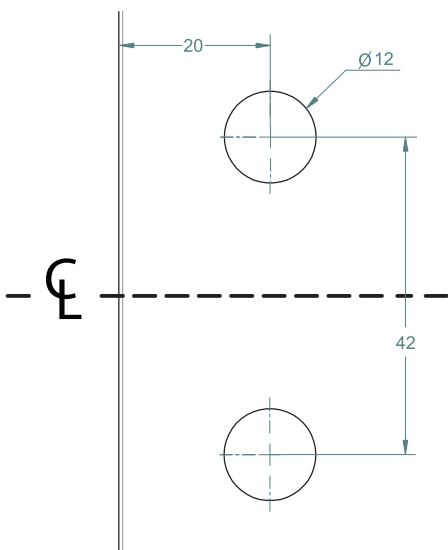

RETROFIT LATCH GLASS TO GLASS 180°

TO ORDER SPECIFY:

POLYMER SIDE PULL INC.
700GP POLISHED FINISH
700GS SATIN FINISH
700GB BLACK FINISH

FRONT
ISOMETRIC VIEW

REAR
ISOMETRIC VIEW

FITS SIDE PULLS:
* POLARIS 2205 S/S
* NATIONWIDE INDUSTRIES
* DOWNEE
* D&D TECHNOLOGIES

GLASS GATE HOLES

TOP VIEW