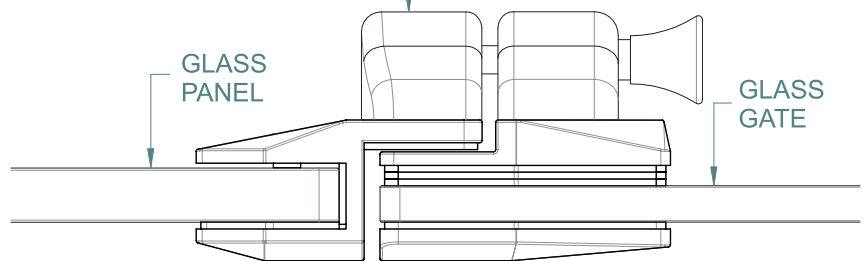

RETROFIT LATCH GLASS TO GLASS 180°

TO ORDER SPECIFY:

POLYMER SIDE PULL INC.
700GP POLISHED FINISH
700GS SATIN FINISH
700GB BLACK FINISH

FRONT
ISOMETRIC VIEW

REAR
ISOMETRIC VIEW

FITS SIDE PULLS:
* POLARIS 2205 S/S
* NATIONWIDE INDUSTRIES
* DOWNEE
* D&D TECHNOLOGIES

GLASS GATE HOLES

TOP VIEW