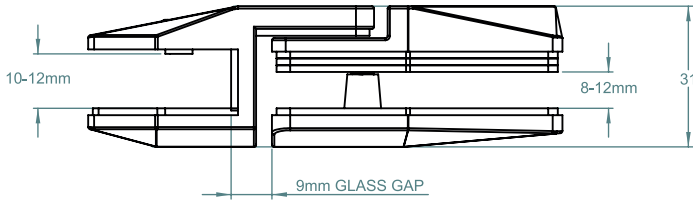

RETROFIT LATCH GLASS TO GLASS 180°

TO ORDER SPECIFY:

POLYMER SIDE PULL INC.
700GP POLISHED FINISH
700GS SATIN FINISH
700GB BLACK FINISH

FRONT
ISOMETRIC VIEW

REAR
ISOMETRIC VIEW

FITS SIDE PULLS:
* POLARIS 2205 S/S
* NATIONWIDE INDUSTRIES
* DOWNEE
* D&D TECHNOLOGIES

GLASS GATE HOLES

TOP VIEW