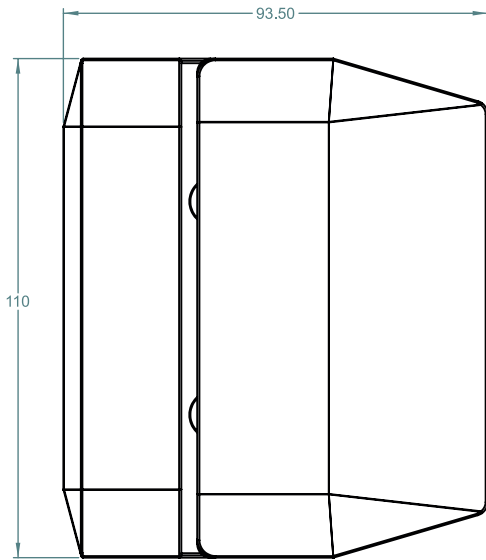

RETROFIT LATCH GLASS TO GLASS 90°

TO ORDER SPECIFY:

POLYMER SIDE PULL INC.
700G90P POLISHED FINISH
700G90S SATIN FINISH
700G90B BLACK FINISH

FRONT ISOMETRIC VIEW

REAR ISOMETRIC VIEW

FITS SIDE PULLS:
 * POLARIS 2205 S/S
 * NATIONWIDE INDUSTRIES
 * DOWNEE
 * D&D TECHNOLOGIES

GLASS GATE HOLES

TOP VIEW