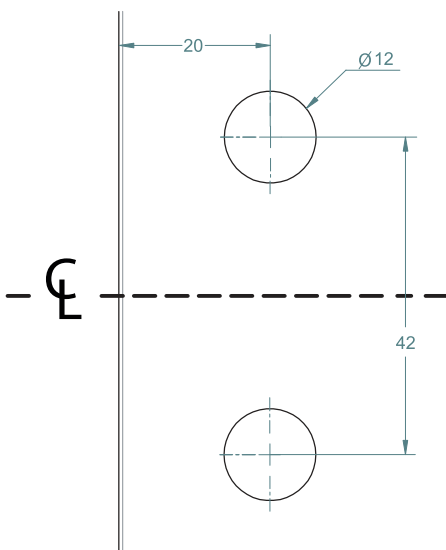

RETROFIT LATCH GLASS TO GLASS 90°

TO ORDER SPECIFY:

POLYMER SIDE PULL INC.
700G90P POLISHED FINISH
700G90S SATIN FINISH
700G90B BLACK FINISH

FRONT ISOMETRIC VIEW

REAR ISOMETRIC VIEW

FITS SIDE PULLS:
 * POLARIS 2205 S/S
 * NATIONWIDE INDUSTRIES
 * DOWNEE
 * D&D TECHNOLOGIES

GLASS GATE HOLES

TOP VIEW