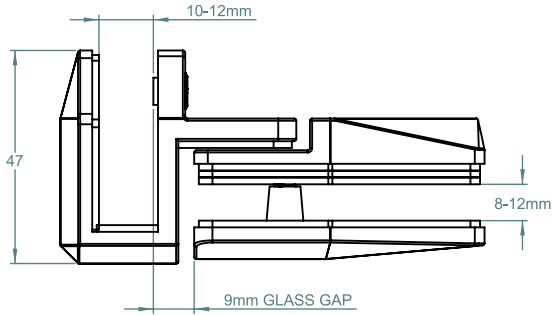

RETROFIT LATCH GLASS TO GLASS 90°

TO ORDER SPECIFY:

POLYMER SIDE PULL INC.
700G90P POLISHED FINISH
700G90S SATIN FINISH
700G90B BLACK FINISH

FRONT ISOMETRIC VIEW

REAR ISOMETRIC VIEW

FITS SIDE PULLS:
 * POLARIS 2205 S/S
 * NATIONWIDE INDUSTRIES
 * DOWNEE
 * D&D TECHNOLOGIES

GLASS GATE HOLES

TOP VIEW