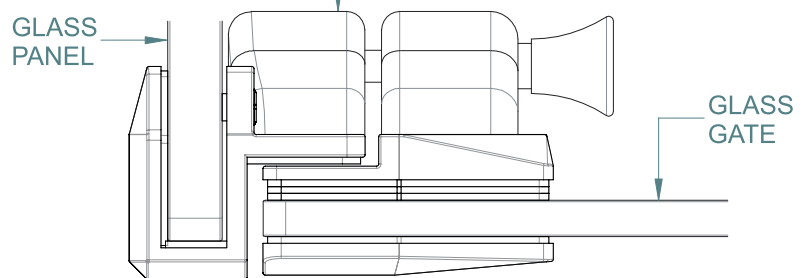

RETROFIT LATCH GLASS TO GLASS 90°

TO ORDER SPECIFY:

POLYMER SIDE PULL INC.
700G90P POLISHED FINISH
700G90S SATIN FINISH
700G90B BLACK FINISH

FRONT ISOMETRIC VIEW

REAR ISOMETRIC VIEW

FITS SIDE PULLS:
 * POLARIS 2205 S/S
 * NATIONWIDE INDUSTRIES
 * DOWNEE
 * D&D TECHNOLOGIES

GLASS GATE HOLES

TOP VIEW