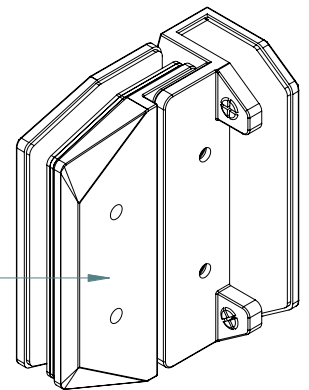

RETROFIT LATCH GLASS TO GLASS 90°

TO ORDER SPECIFY:

POLYMER SIDE PULL INC.
700G90P POLISHED FINISH
700G90S SATIN FINISH
700G90B BLACK FINISH

FRONT ISOMETRIC VIEW

REAR ISOMETRIC VIEW

FITS SIDE PULLS:
 * POLARIS 2205 S/S
 * NATIONWIDE INDUSTRIES
 * DOWNEE
 * D&D TECHNOLOGIES

GLASS GATE HOLES

TOP VIEW