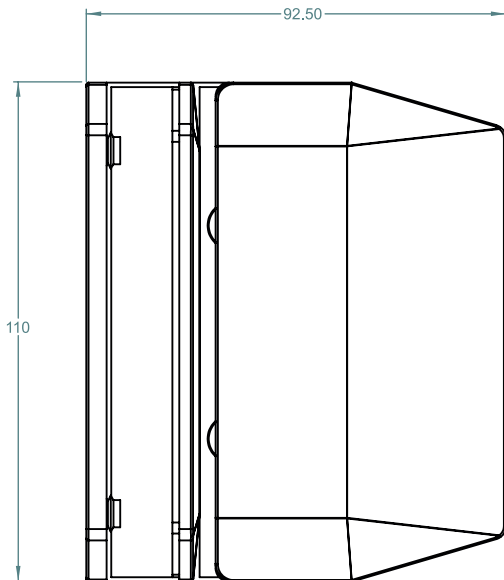

RETROFIT LATCH GLASS TO GLASS 90° REVERSE

TO ORDER SPECIFY:

POLYMER SIDE PULL INC.
700G90RP POLISHED FINISH
700G90RS SATIN FINISH
700G90RB BLACK FINISH

FRONT
ISOMETRIC VIEW

REAR
ISOMETRIC VIEW

FITS SIDE PULLS:
* POLARIS 2205 S/S
* NATIONWIDE INDUSTRIES
* DOWNEE
* D&D TECHNOLOGIES

GLASS GATE HOLES

GLASS
PANEL

TOP VIEW