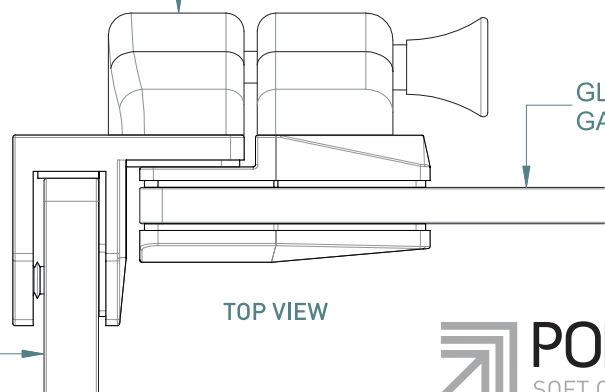

RETROFIT LATCH GLASS TO GLASS 90° REVERSE

TO ORDER SPECIFY:

POLYMER SIDE PULL INC.
700G90RP POLISHED FINISH
700G90RS SATIN FINISH
700G90RB BLACK FINISH

FRONT
ISOMETRIC VIEW

REAR
ISOMETRIC VIEW

FITS SIDE PULLS:
* POLARIS 2205 S/S
* NATIONWIDE INDUSTRIES
* DOWNEE
* D&D TECHNOLOGIES

GLASS GATE HOLES

GLASS
PANEL

TOP VIEW