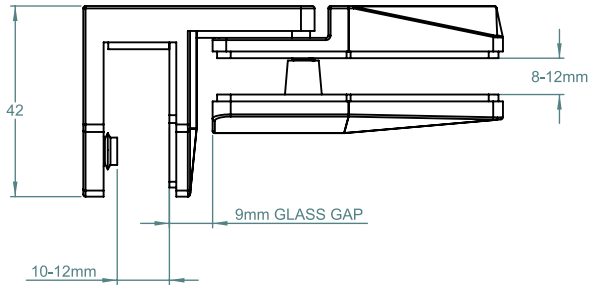

RETROFIT LATCH GLASS TO GLASS 90° REVERSE

TO ORDER SPECIFY:

POLYMER SIDE PULL INC.
700G90RP POLISHED FINISH
700G90RS SATIN FINISH
700G90RB BLACK FINISH

FRONT
ISOMETRIC VIEW

REAR
ISOMETRIC VIEW

FITS SIDE PULLS:
* POLARIS 2205 S/S
* NATIONWIDE INDUSTRIES
* DOWNEE
* D&D TECHNOLOGIES

GLASS GATE HOLES

GLASS
PANEL

TOP VIEW