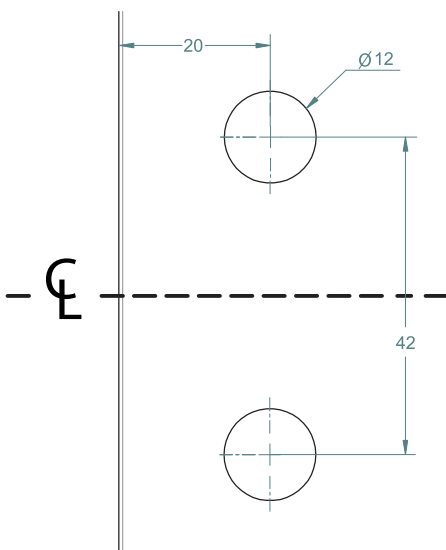

RETROFIT LATCH GLASS TO GLASS 90° REVERSE

TO ORDER SPECIFY:

POLYMER SIDE PULL INC.
700G90RP POLISHED FINISH
700G90RS SATIN FINISH
700G90RB BLACK FINISH

FRONT
ISOMETRIC VIEW

REAR
ISOMETRIC VIEW

FITS SIDE PULLS:
* POLARIS 2205 S/S
* NATIONWIDE INDUSTRIES
* DOWNEE
* D&D TECHNOLOGIES

GLASS GATE HOLES

GLASS
PANEL

TOP VIEW