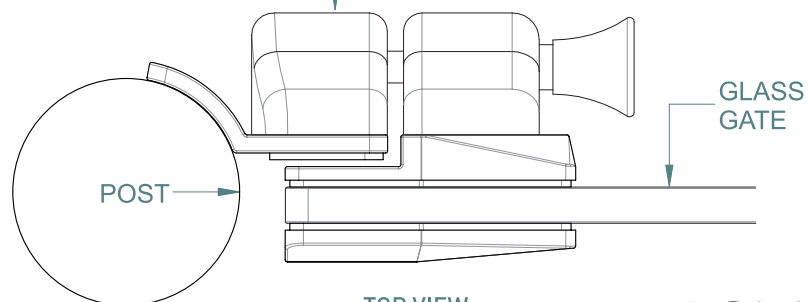

RETROFIT LATCH GLASS TO ROUND POST

TO ORDER SPECIFY:

POLYMER SIDE PULL INC.
700RP POLISHED FINISH
700RS SATIN FINISH
700RB BLACK FINISH

FRONT ISOMETRIC VIEW

REAR ISOMETRIC VIEW

FITS SIDE PULLS:
 * POLARIS 2205 S/S
 * NATIONWIDE INDUSTRIES
 * DOWNEE
 * D&D TECHNOLOGIES

GLASS GATE HOLES

TOP VIEW