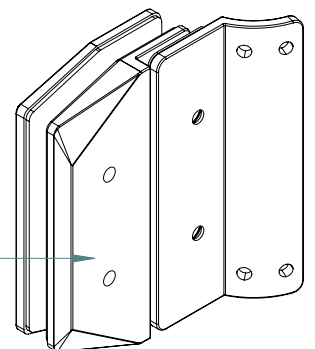

RETROFIT LATCH GLASS TO ROUND POST

TO ORDER SPECIFY:

POLYMER SIDE PULL INC.
700RP POLISHED FINISH
700RS SATIN FINISH
700RB BLACK FINISH

FRONT ISOMETRIC VIEW

REAR ISOMETRIC VIEW

FITS SIDE PULLS:
 * POLARIS 2205 S/S
 * NATIONWIDE INDUSTRIES
 * DOWNEE
 * D&D TECHNOLOGIES

GLASS GATE HOLES

TOP VIEW