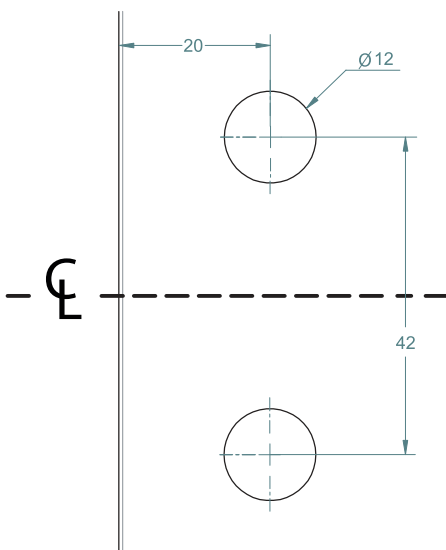

RETROFIT LATCH GLASS TO ROUND POST

TO ORDER SPECIFY:

POLYMER SIDE PULL INC.
700RP POLISHED FINISH
700RS SATIN FINISH
700RB BLACK FINISH

FRONT ISOMETRIC VIEW

REAR ISOMETRIC VIEW

FITS SIDE PULLS:
 * POLARIS 2205 S/S
 * NATIONWIDE INDUSTRIES
 * DOWNEE
 * D&D TECHNOLOGIES

GLASS GATE HOLES

TOP VIEW