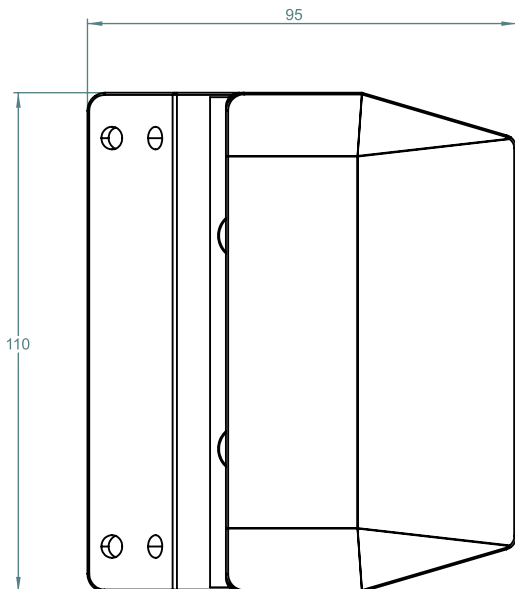

RETROFIT LATCH GLASS TO ROUND POST

TO ORDER SPECIFY:

POLYMER SIDE PULL INC.
700RP POLISHED FINISH
700RS SATIN FINISH
700RB BLACK FINISH

FRONT ISOMETRIC VIEW

REAR ISOMETRIC VIEW

FITS SIDE PULLS:
 * POLARIS 2205 S/S
 * NATIONWIDE INDUSTRIES
 * DOWNEE
 * D&D TECHNOLOGIES

GLASS GATE HOLES

TOP VIEW