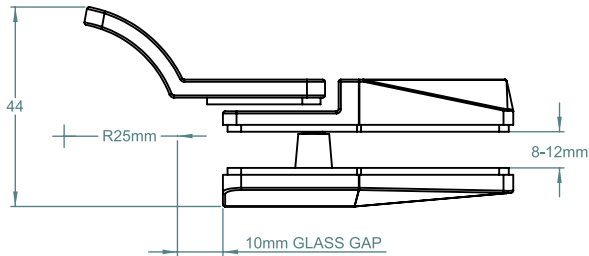

RETROFIT LATCH GLASS TO ROUND POST

TO ORDER SPECIFY:

POLYMER SIDE PULL INC.
700RP POLISHED FINISH
700RS SATIN FINISH
700RB BLACK FINISH

FRONT ISOMETRIC VIEW

REAR ISOMETRIC VIEW

FITS SIDE PULLS:
 * POLARIS 2205 S/S
 * NATIONWIDE INDUSTRIES
 * DOWNEE
 * D&D TECHNOLOGIES

GLASS GATE HOLES

TOP VIEW