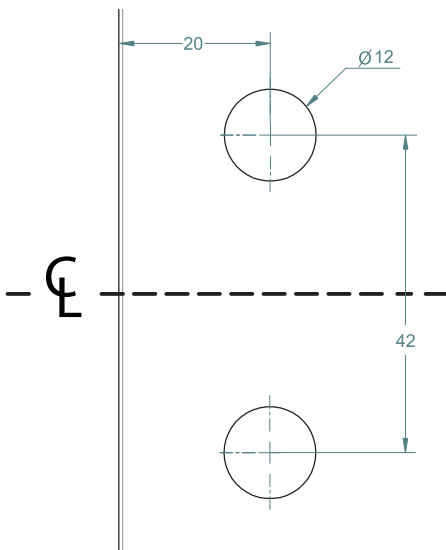

# RETROFIT LATCH GLASS TO WALL

TO ORDER SPECIFY:

**POLYMER SIDE PULL INC.**  
700WP POLISHED FINISH  
700WS SATIN FINISH  
700WB BLACK FINISH

FRONT  
ISOMETRIC VIEW

REAR  
ISOMETRIC VIEW

FITS SIDE PULLS:  
\* POLARIS 2205 S/S  
\* NATIONWIDE INDUSTRIES  
\* DOWNEE  
\* D&D TECHNOLOGIES

GLASS GATE HOLES