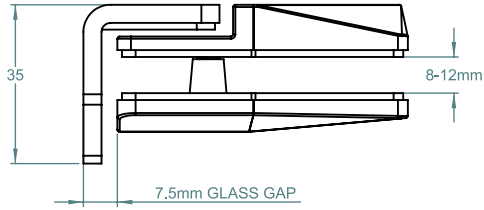

# RETROFIT LATCH GLASS TO WALL

TO ORDER SPECIFY:

**POLYMER SIDE PULL INC.**  
700WP POLISHED FINISH  
700WS SATIN FINISH  
700WB BLACK FINISH

FRONT  
ISOMETRIC VIEW

REAR  
ISOMETRIC VIEW

FITS SIDE PULLS:  
\* POLARIS 2205 S/S  
\* NATIONWIDE INDUSTRIES  
\* DOWNEE  
\* D&D TECHNOLOGIES