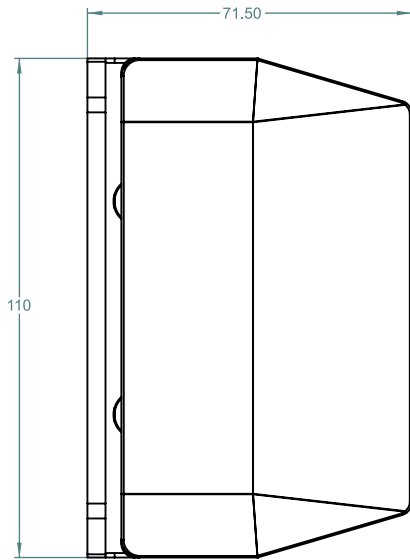

# RETROFIT LATCH GLASS TO WALL

TO ORDER SPECIFY:

**POLYMER SIDE PULL INC.**  
700WP POLISHED FINISH  
700WS SATIN FINISH  
700WB BLACK FINISH

FRONT  
ISOMETRIC VIEW

REAR  
ISOMETRIC VIEW

FITS SIDE PULLS:  
\* POLARIS 2205 S/S  
\* NATIONWIDE INDUSTRIES  
\* DOWNEE  
\* D&D TECHNOLOGIES